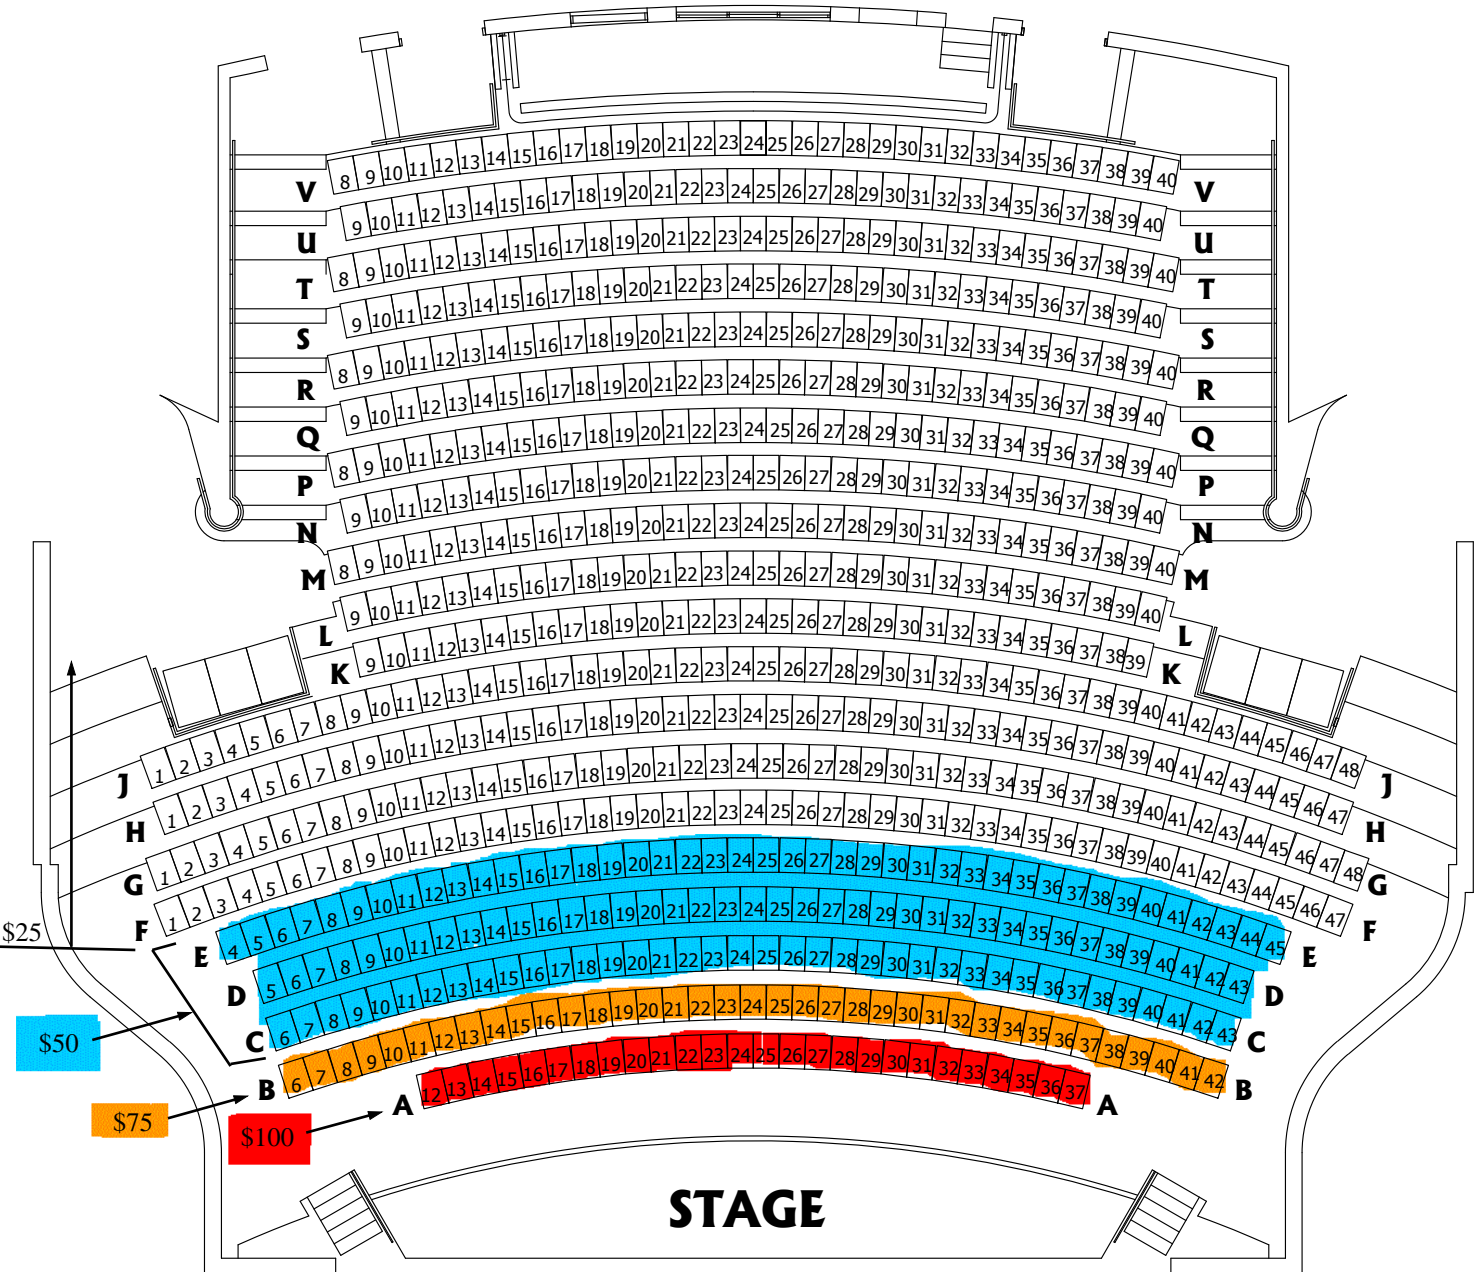

ORCHESTRA LEVEL

\$100, \$75, \$50 --- Assigned seating
 \$25 --- General Seating